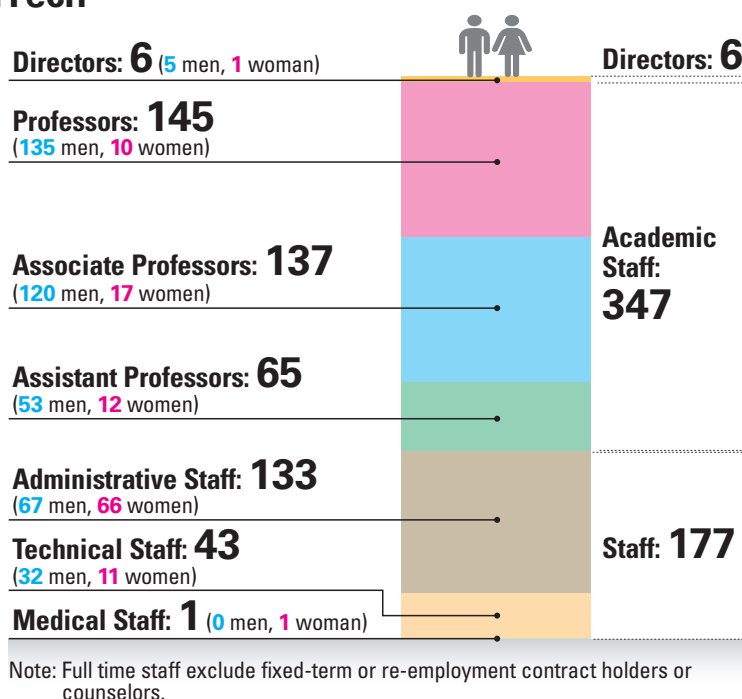

## Number of Staff Members

### 530 Staff Members Support NITech

- Due to its nature as an educational and research institution, NITech has a large number of staff, totaling 530. Of these, 65.5% of the full-time staff are academic staff.
- 39 (11.2%) of the academic staff and 78 (44.0%) of the non-academic staff are women, accounting for 22.3% of the total number of staff members.